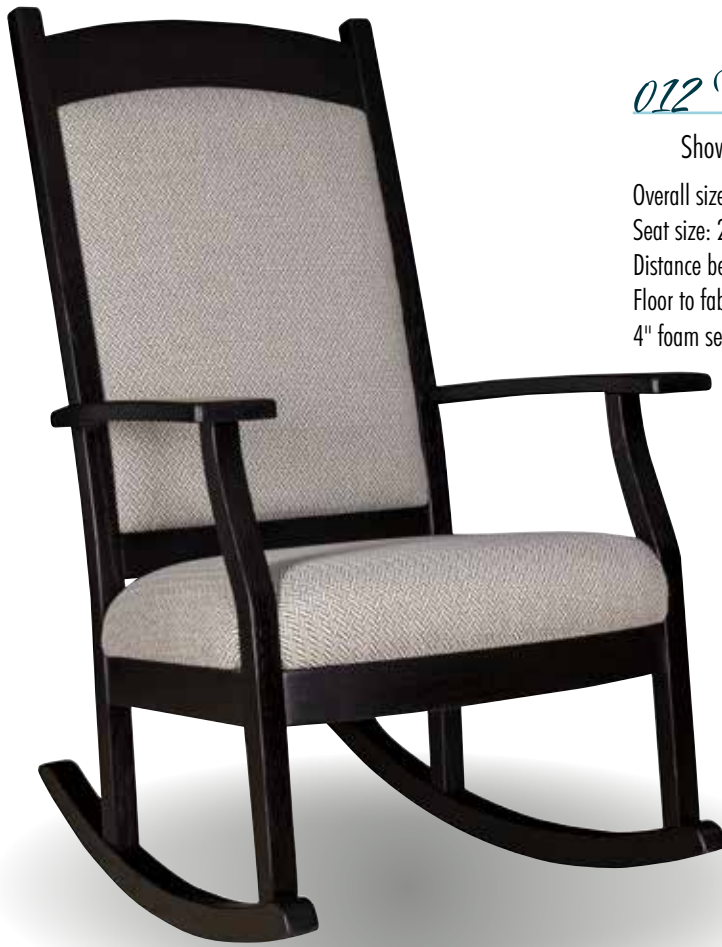

014 Oakland Supreme Panel Rocker

Shown in Oak

- With headrest cushion and brass tacks around seat

019 Oakland Footstool

Shown with brass tacks

Overall size: 17"H x 13"D x 15"W

- Without tacks: 020

012 Padded Back Rocker

Shown in Oak

Overall size: 44"H x 31"D x 29"W

Seat size: 21½"W x 19½"D

Distance between armrests: 21"

Floor to fabric or leather seat: 18"

4" foam seat

Available in Fabric or Leather Seats.

*Available in Oak, Cherry, 1/4 Sawn White Oak,
Brown Maple, Hickory, and Elm*