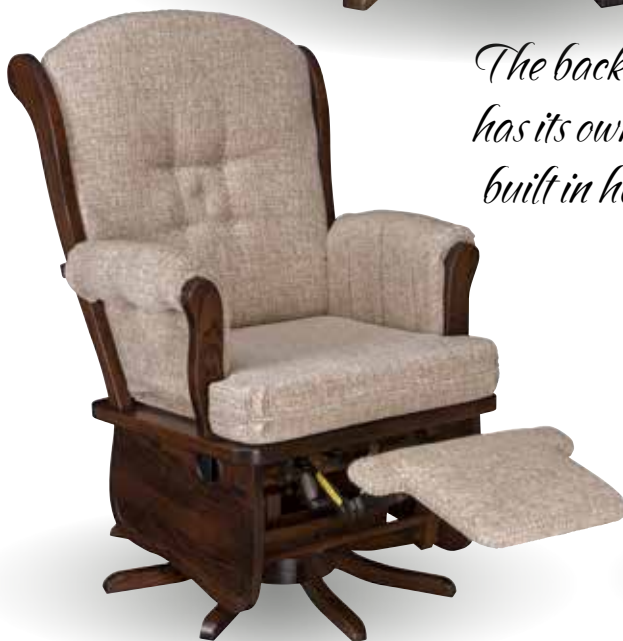

171 Swanback SW Glider

Shown with optional flip-out in Oak.

Overall size: 41 1/2"H x 33"D x 29"W

Seat size: 20"D x 20"W

- 4" foam in seat cushion
- Smooth ball bearing glide
- Available in Oak, Cherry, 1/4 Sawn White Oak, Brown Maple, and Hickory

Floor to top of cushion: 18"

SW Glide: 3/4" higher

All are available in Swivel or Regular Glide with Ottomans or Flip-out Footrests!

The back cushion has its own unique built in headrest!