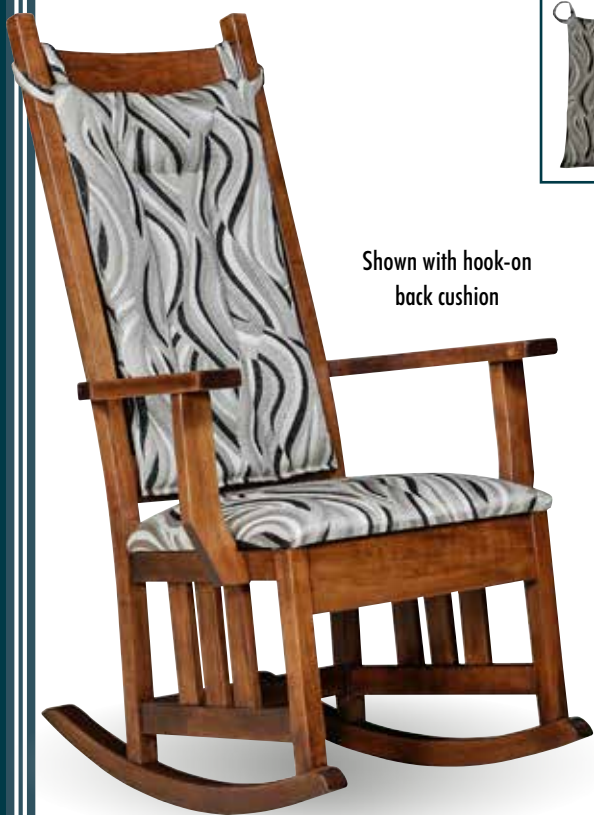

Shown with hook-on
back cushion